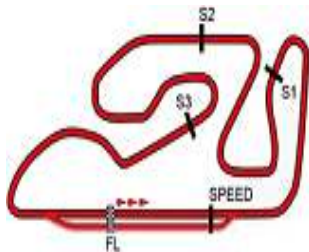

Circuit Ricardo Tormo
Cto. de ESPAÑA de SUPERBIKE
Mejores vueltas Ent. Libre 2 Moto4

Nombre	Equipo/Club	Vehículo	Mejores vueltas				Media
72 GABRIEL, Pio	JEG Racing BRS	BEON	02:05,743	02:06,407	02:07,803	02:10,501	02:07,613
33 HOARAU, Enzo	JEG Racing	BEON	02:08,229	02:08,245	02:08,424		02:08,299
52 IVANOV, Egor	ETG Racing	BEON	02:09,518	02:09,548	02:09,757	02:10,990	02:10,270
49 RODRIGUEZ, Izan	ETG Racing	BEON	02:20,086				02:20,086
46 LUCAS, Alvaro	MRE Talent	CORSE	02:28,017				02:28,017