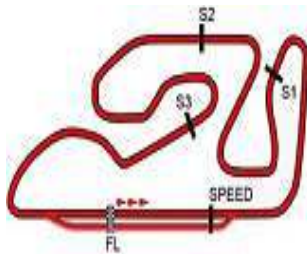

Circuit Ricardo Tormo

Cto. de ESPAÑA de SUPERBIKE

Velocidades máximas Ent. Libre 2 Moto4

Nombre	Equipo/Club	Vehículo	Mejores 5 velocidades máximas					Media	Max.
72 GABRIEL, Pio	JEG Racing BRS	BEON	156,1	155,8	155,0	155,0	154,7	155,3	156,1
49 RODRIGUEZ, Izan	ETG Racing	BEON	155,4	155,0				155,2	155,4
33 HOARAU, Enzo	JEG Racing	BEON	154,7	154,3	153,9	153,9		154,2	154,7
46 LUCAS, Alvaro	MRE Talent	CORSE	150,7	149,7				150,2	150,7
52 IVANOV, Egor	ETG Racing	BEON	149,0	148,6	148,6	148,3	147,9	148,5	149,0